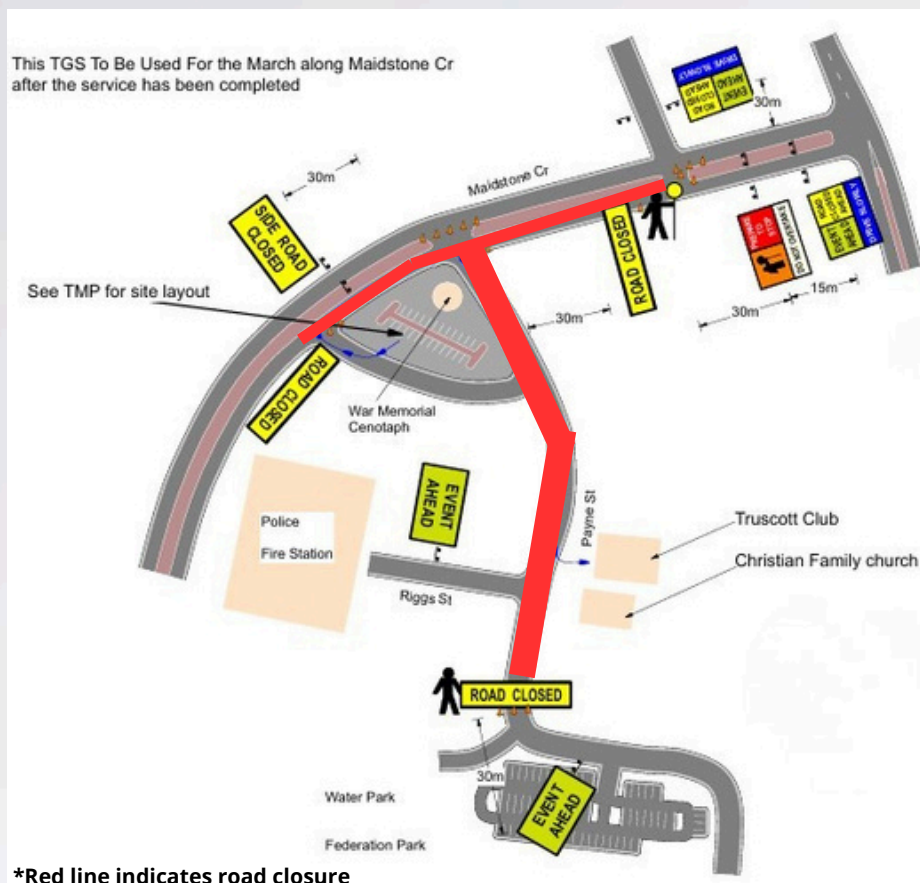

10 April 2026

ROAD CLOSURES ANZAC DAY DAWN SERVICE

Please be advised that multiple roads will be closed on **25 April 2026** from 5.30am to 8.00am due to the ANZAC Day Dawn Service.

- Maidstone Cres from Lockwood St to Payne St on the Cenotaph side of the road
- Payne St from Maidstone Cres to Swimming pool carpark (carpark excluded)
- Cenotaph carpark will be closed

Until 5.40am, Accrod permit holders with a blue card (must collect from Shire reception) can access Accrod parking bays within closed roads.

Ben Lewis
Chief Executive Officer