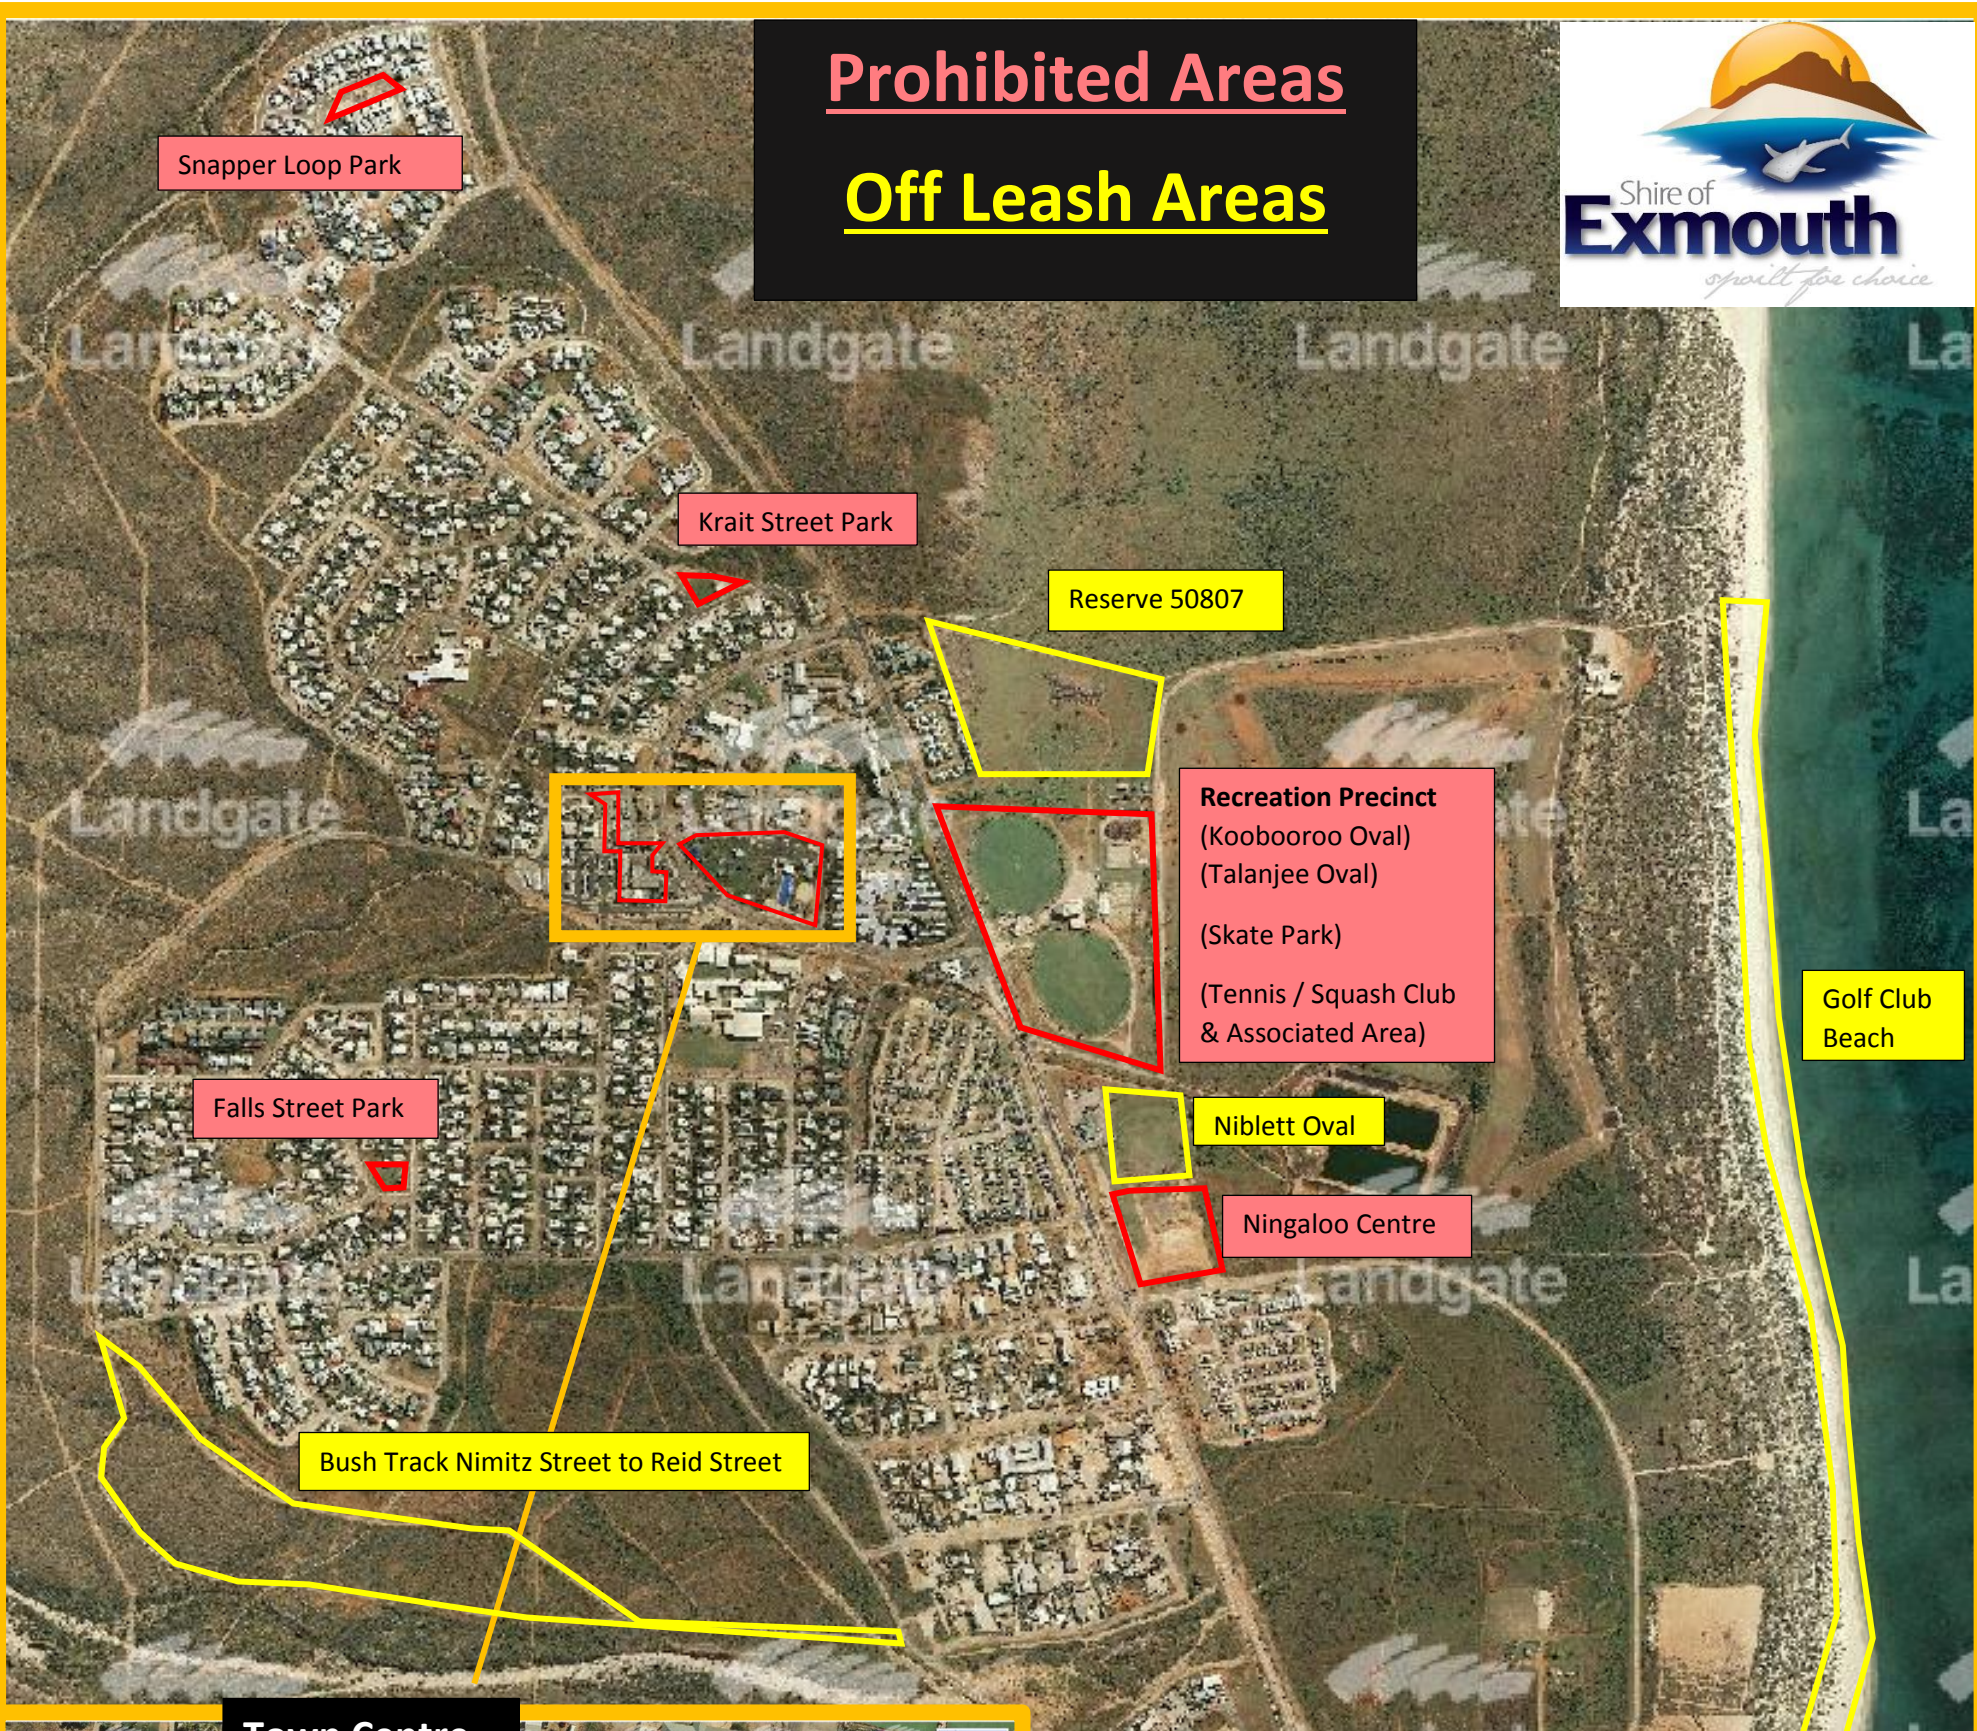

Prohibited Areas Off Leash Areas

- Town Centre**
- Ross Street Mall – Shopping Precinct
 - Kennedy Street Mall
 - Driftwood Centre Verandah
 - Thew Street Verandah
 - Federation Park
 - Water Spray Park
 - Paltridge Memorial Swimming Pool